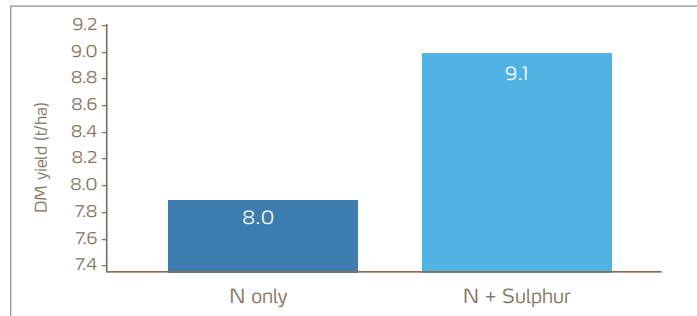

Effect of sulphur applications on grassland

Ref: Yara / AFBI trials 2017
NOTE: the N + Sulphur product used is YaraBela NUTRI BOOSTER

Complex Compound Fertilizer

As a complex compound fertilizer every granule or prill guarantees the correct nutrient analysis.

Ensuring you have uniform coverage across the entire field.

Every granule or prill delivers precisely what is needed for immediate uptake and grass growth.

Spreading Characteristics

In addition to the technical benefits awarded by a compound fertilizer there are practical benefits too. There is zero segregation of nutrients within the spreader.

Your spreader setting, once selected, will be accurate for every granule or prill across the entire bout width. Our quality products spread further allowing for a wider bout width, therefore saving you time.

The Yara Guarantee

All Yara grazing grade fertilizers are quality guaranteed.

They are formulated to the declaration, so you can be sure you are getting exactly what you pay for.

What's more the product comes with full traceability from factory to field.