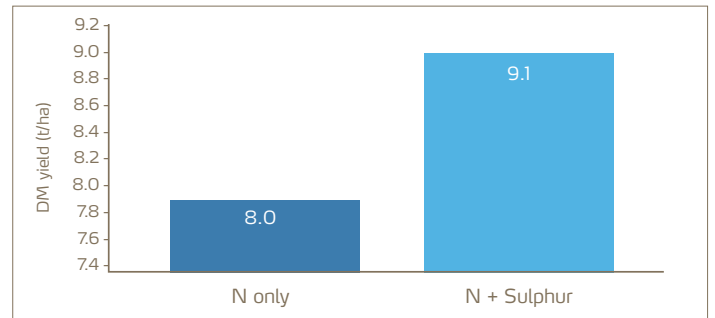

Effect of sulphur applications on grassland

Ref: Yara / AFBI trials 2017
NOTE: the N + Sulphur product used is YaraBela NUTRI BOOSTER

Complex Compound Fertilizer

As a complex compound fertilizer every granule or prill guarantees the correct nutrient analysis.

Ensuring you have uniform coverage across the entire field.

Every granule or prill delivers precisely what is needed for immediate uptake and grass growth.

Spreading Characteristics

In addition to the technical benefits awarded by a compound fertilizer there are practical benefits too. There is zero segregation of nutrients within the spreader.

Your spreader setting, once selected, will be accurate for every granule or prill across the entire bout width. Our quality products spread further allowing for a wider bout width, therefore saving you time.

The Yara Guarantee

All Yara silage grade fertilizers are quality guaranteed.

They are formulated to the declaration, so you can be sure you are getting exactly what you pay for.

What's more the product comes with full traceability from factory to field.